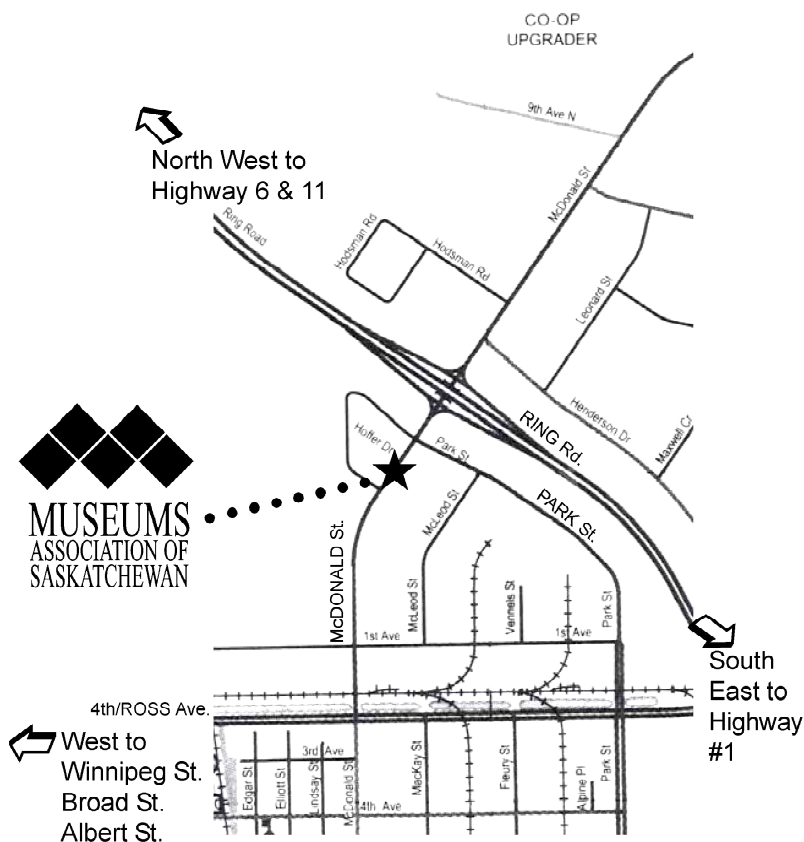

Where We Are:

ROSS INDUSTRIAL PARK

424 McDonald Street
Regina SK S4N 6E1

in the Imperial
Business Centre
strip mall

between Mr. Sub & Jump.ca.
Free parking!

Any questions?
Call toll-free in SK
1-866-568-7386
1-866-5MUSEUM